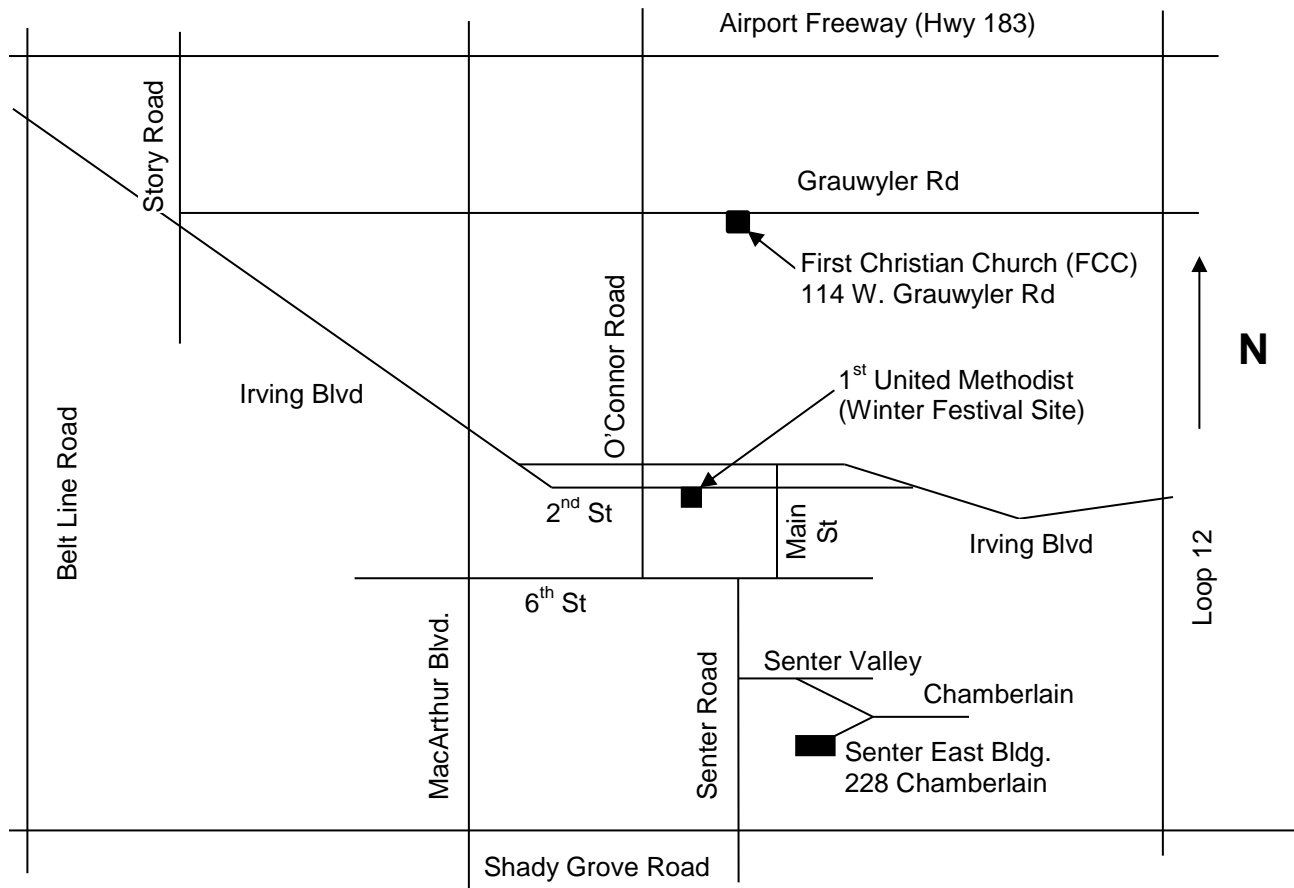

LSSDS MEETINGS

JANUARY 2017 - DECEMBER 2017

ALL MEETINGS BEGIN AT 1:00 PM

All meetings will be held at the First Christian Church (FCC) of Irving, located at 114 W. Grauwlyer Road. Grauwlyer is just south of Airport Freeway and the church is just east of O'Connor Road. For reference, I have also shown the locations of the old meeting site (Senter East Building) and First United Methodist Church where we held Winter Festival. Below the map is a schedule that lists the tentative dates and times of the monthly LSSDS meetings through December 2016. They are listed as tentative because we may need to be flexible should a church activity conflict with our meeting. This schedule/map will be posted at www.lssds.com. Any changes in meeting times or dates will be posted on lssds.com asap. Any questions, give me (Joe) a call at 972-986-6371 or send me an e-mail at jmm55@verizon.net.

MEETING DATES, AND TIMES:

January 21, 2017: FCC 1:00 PM
 February 11, 2017: FCC 1:00 PM
 March 2017: NO MEETING
 April 8, 2017: FCC 1:00 PM
 May 12-14, 2017: Lone Star State Dulcimer Festival
 Oakdale Park, Glen Rose, Texas
 June 2017: NO MEETING